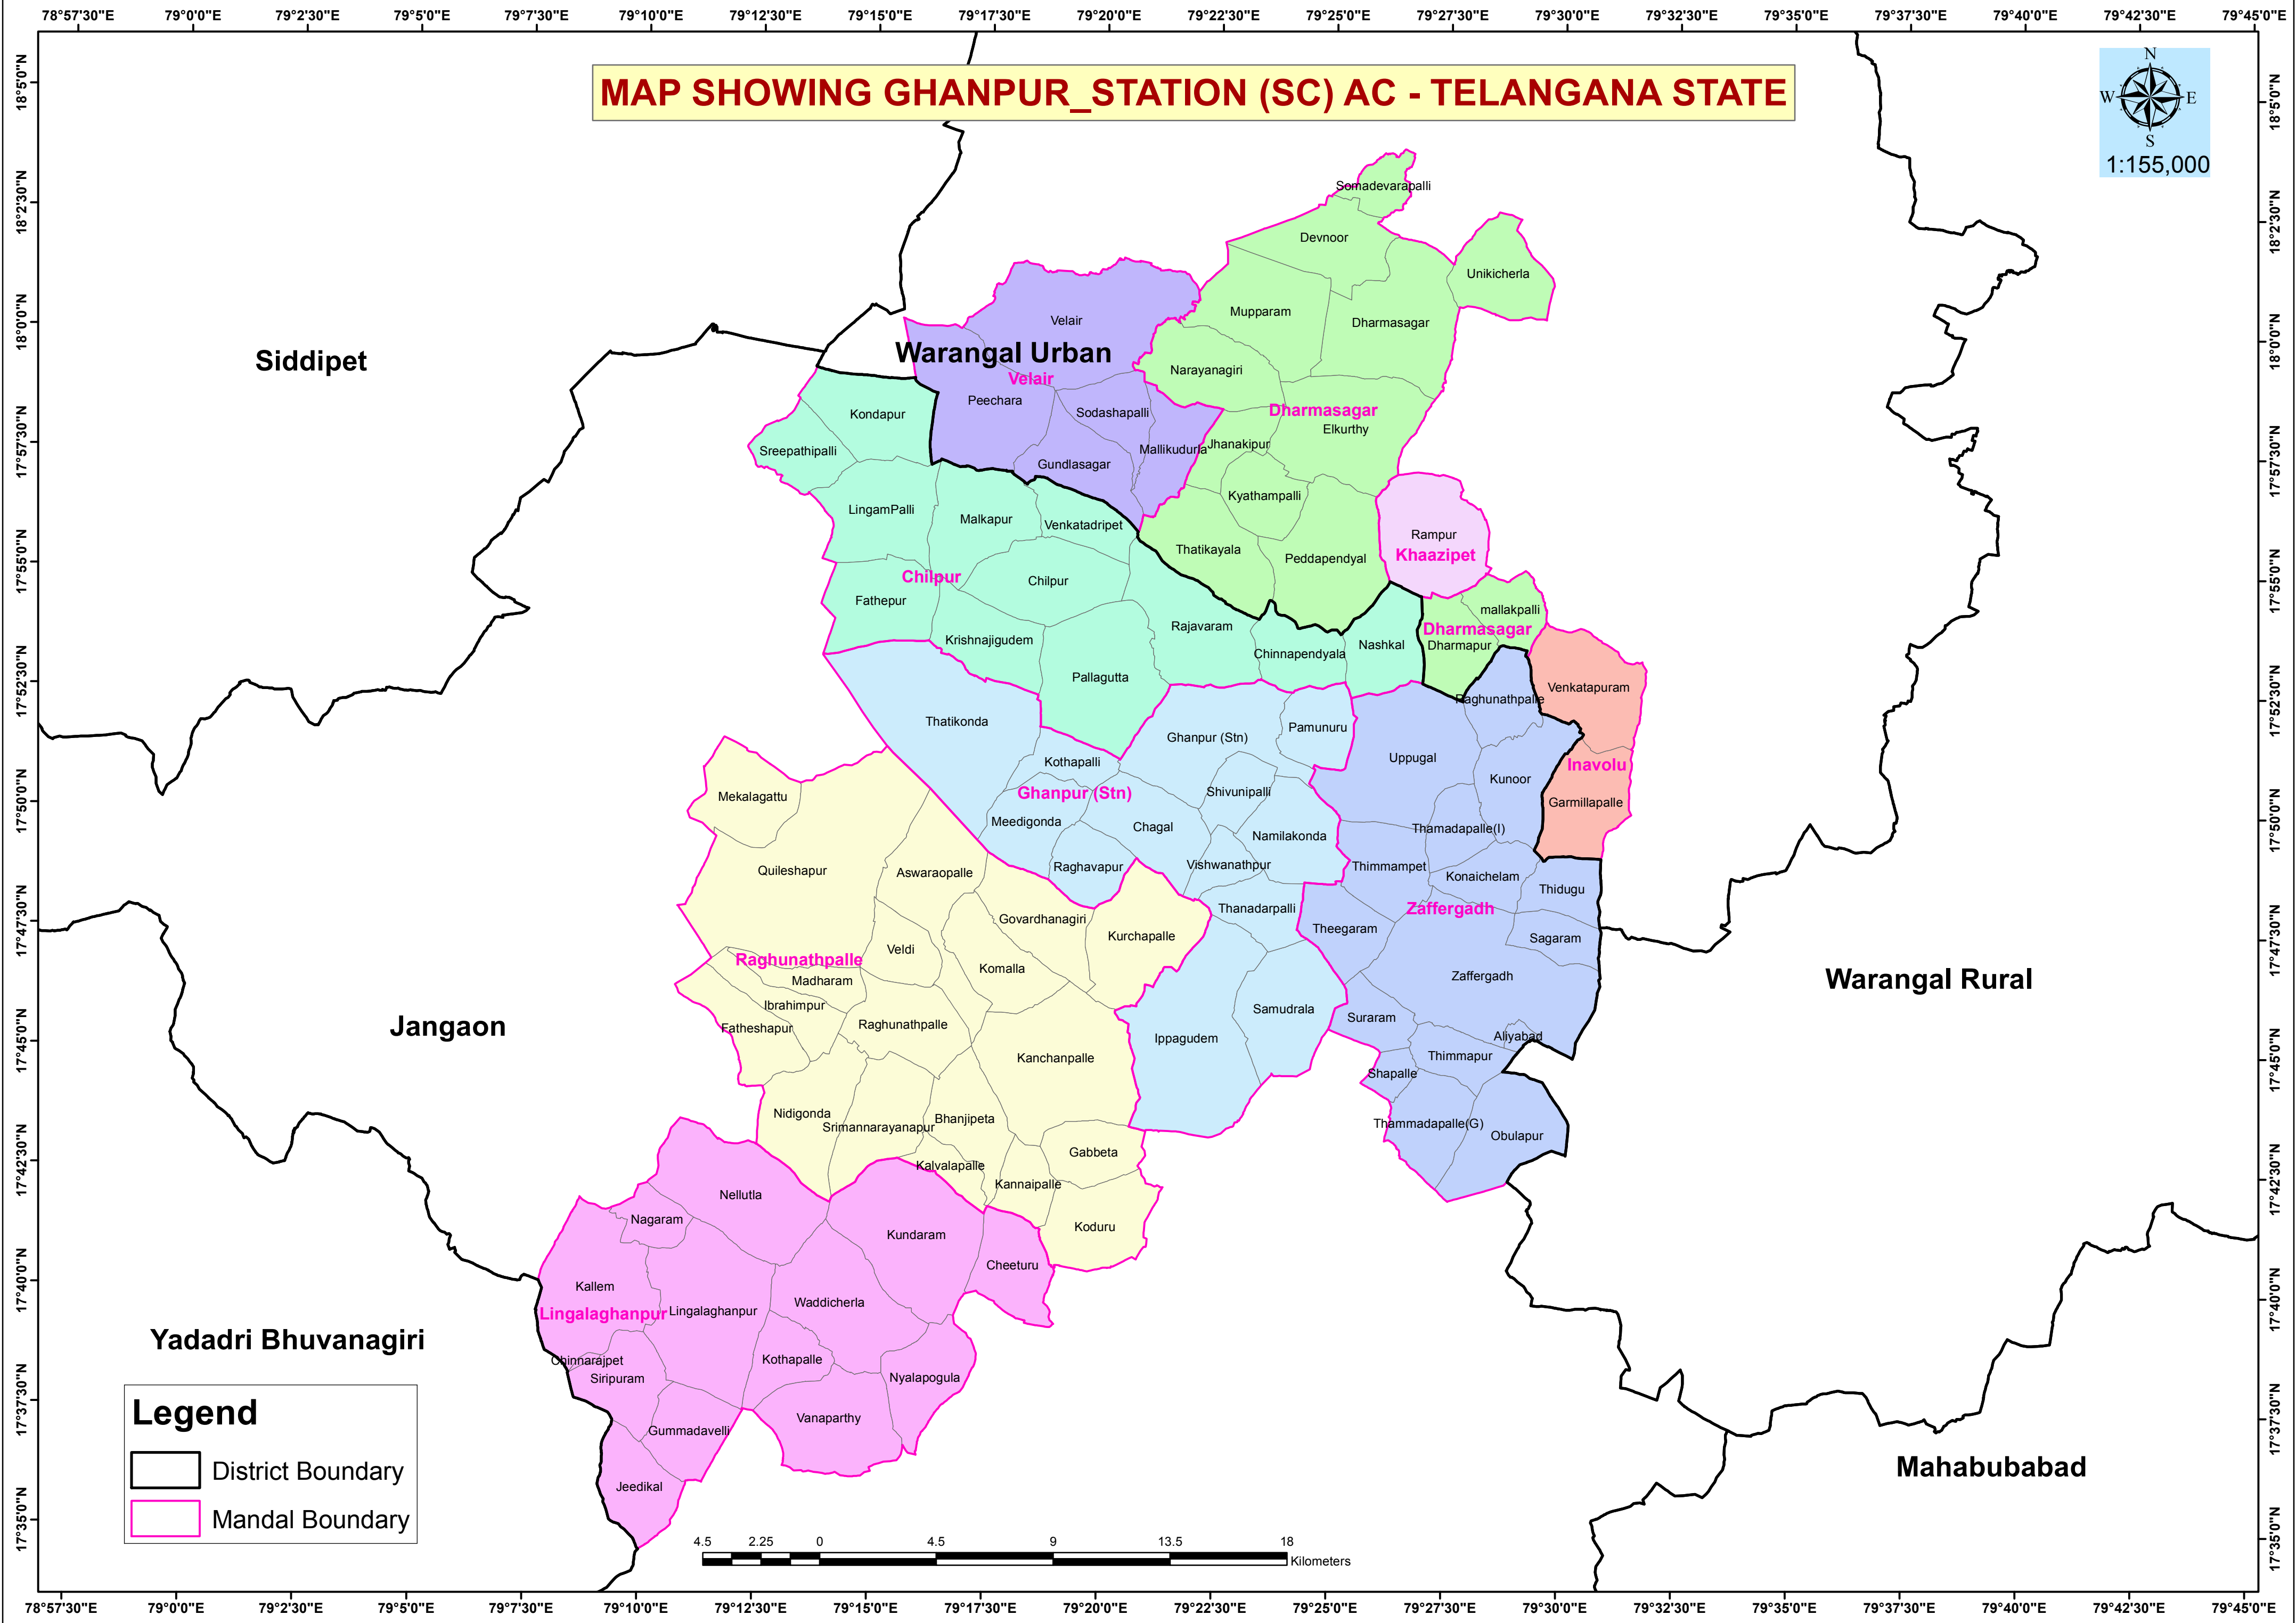

MAP SHOWING GHANPUR_STATION (SC) AC - TELANGANA STATE

Legend

- District Boundary
- Mandal Boundary